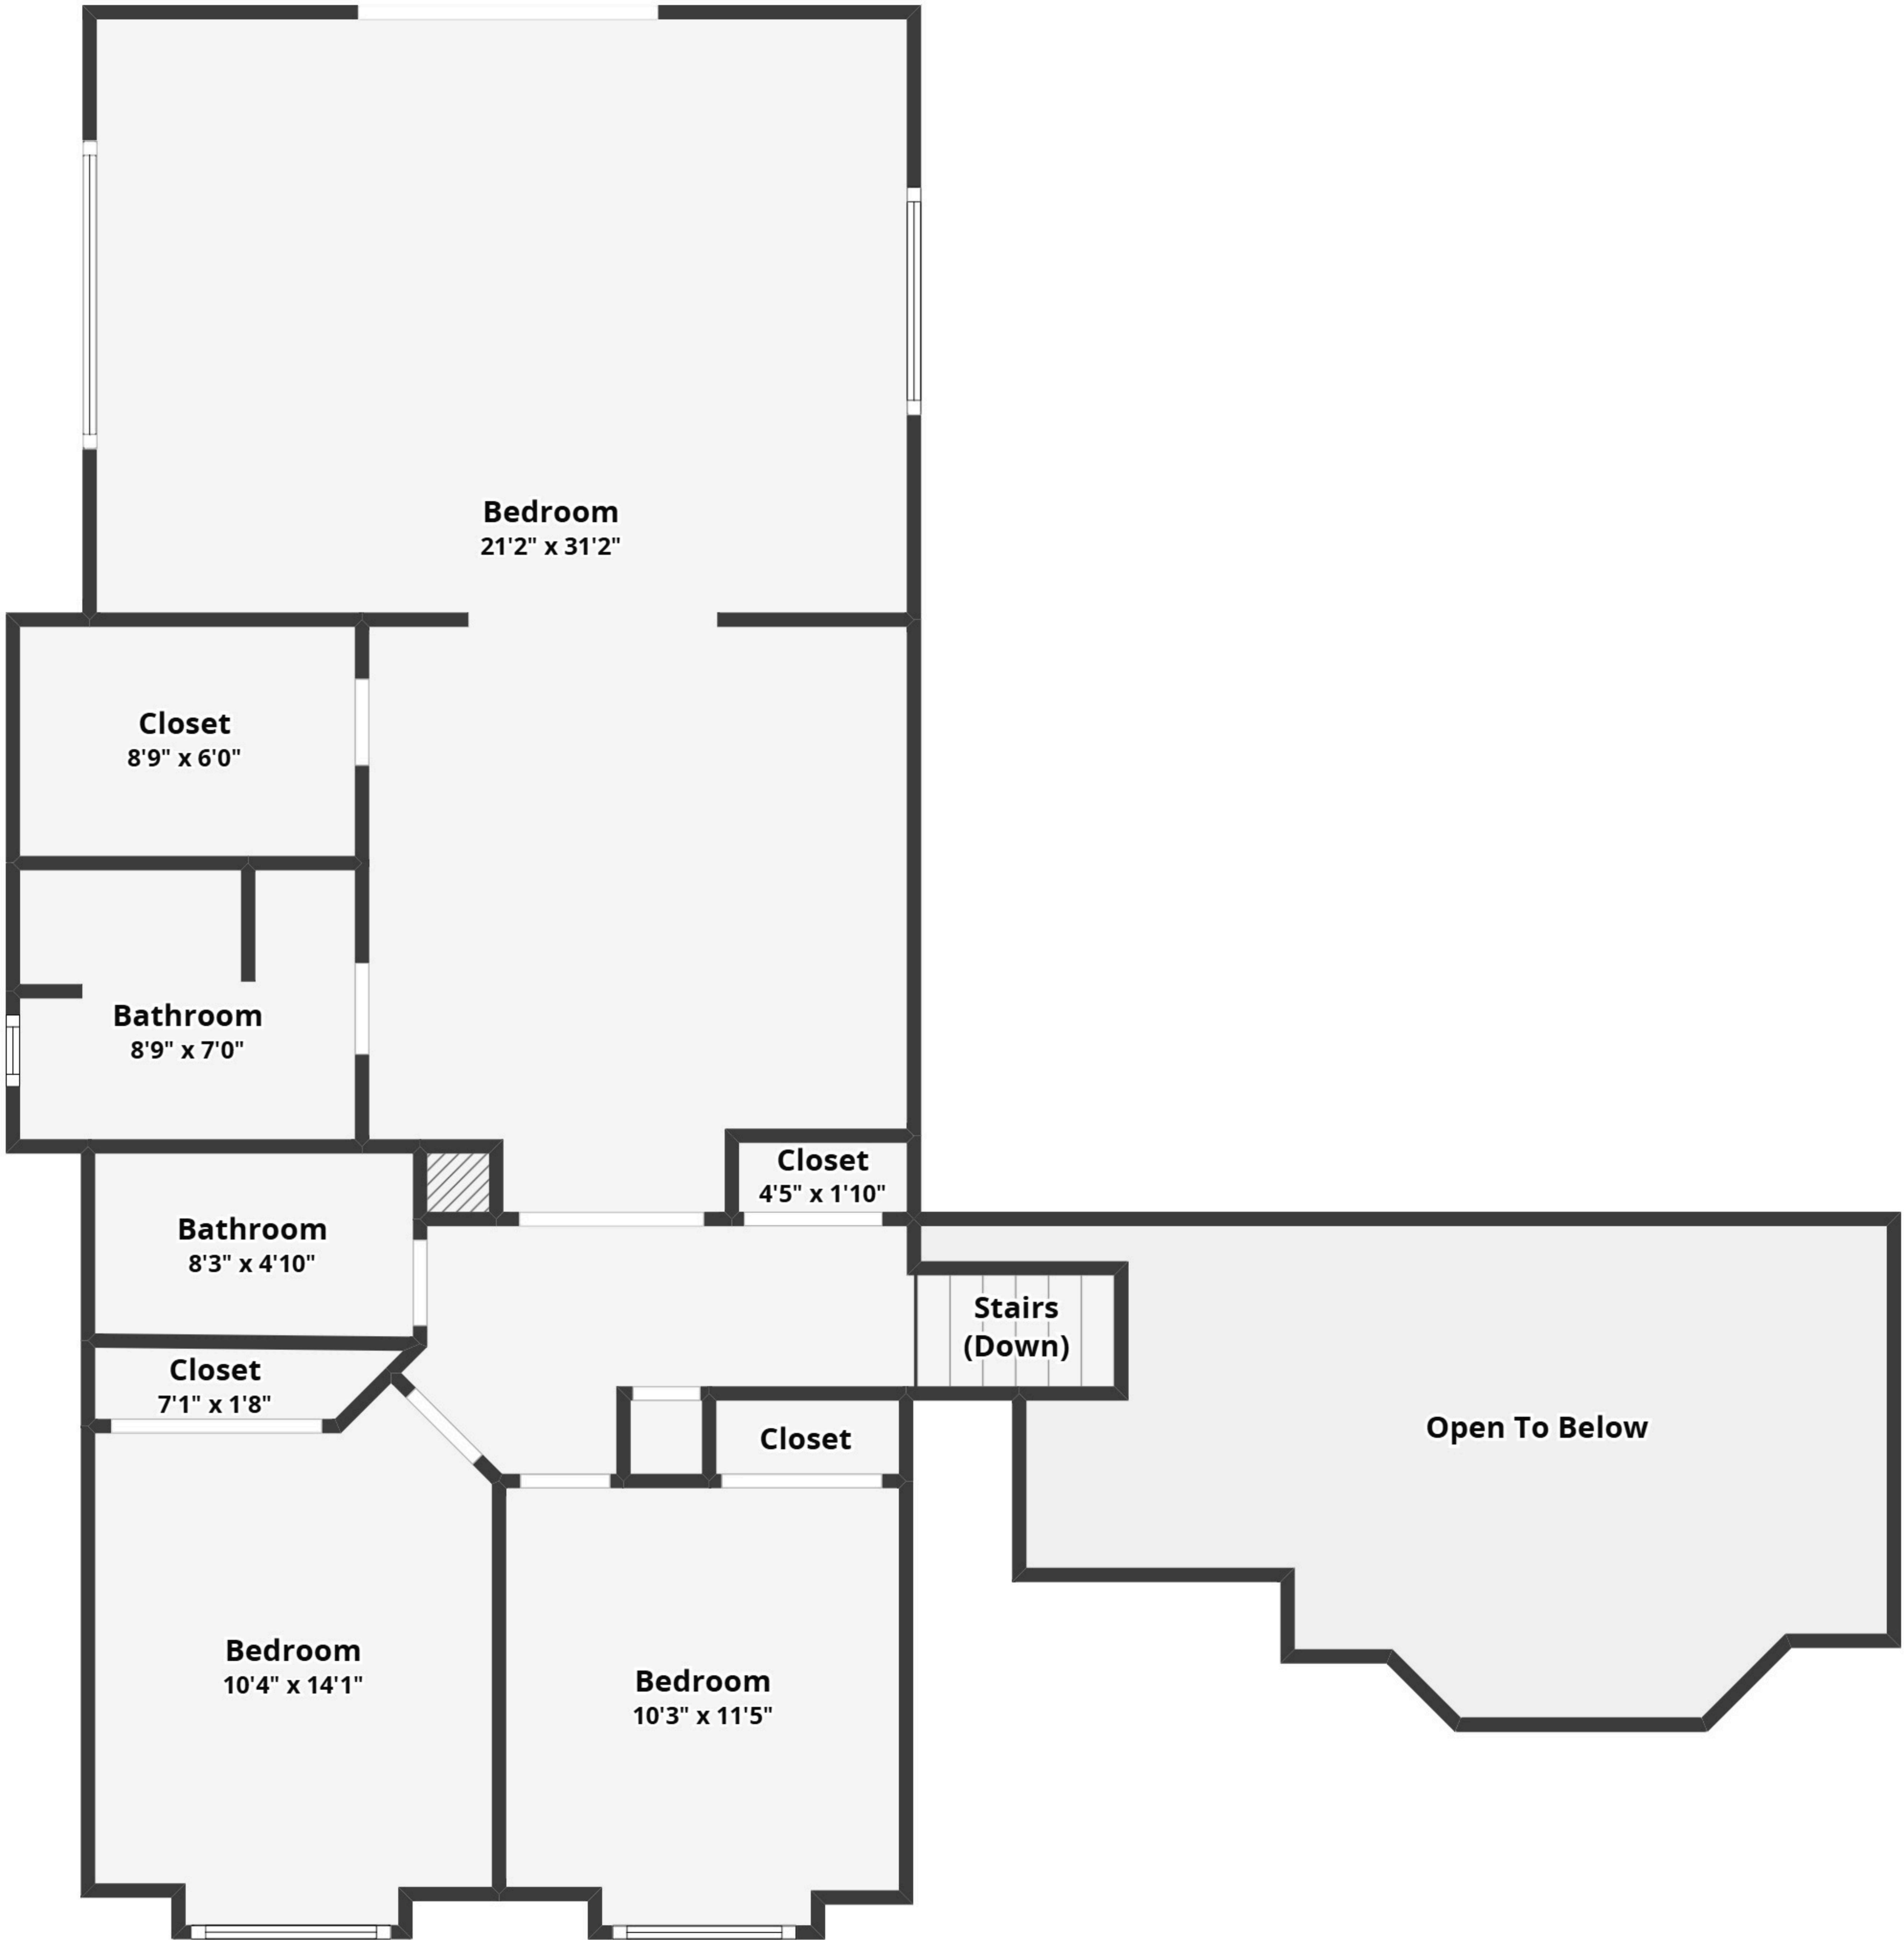

All dimensions are approximate and subject to independent verification

Bedroom
21'2" x 31'2"

Closet
8'9" x 6'0"

Bathroom
8'9" x 7'0"

Bathroom
8'3" x 4'10"

Closet
4'5" x 1'10"

Stairs
(Down)

Closet
7'1" x 1'8"

Closet

Open To Below

Bedroom
10'4" x 14'1"

Bedroom
10'3" x 11'5"